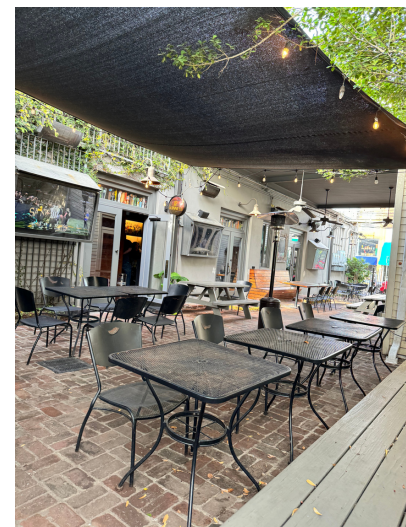

# OAK & ALE

Up to 200 guests.

Patio between the two spaces.